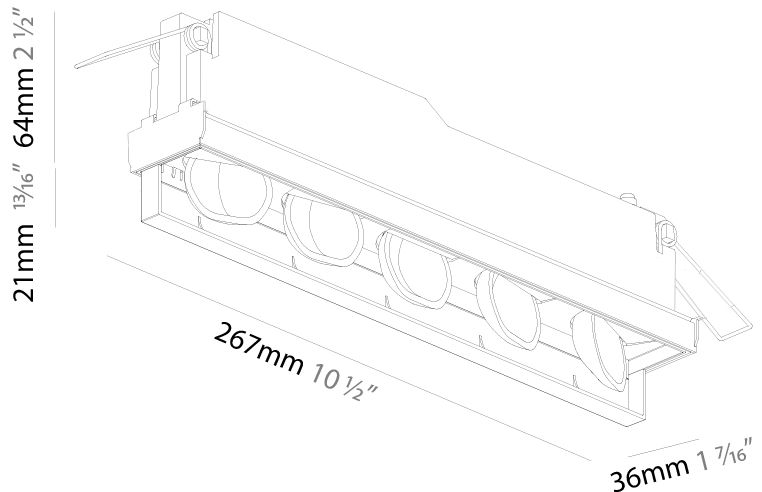

GENERAL

Series: Magiq
Subseries: Magiq Wallwash
Partner: Prolicht
Division: Architectural
Installation: Trimless
Product Type: Wallwash
Mounting Location: Ceiling
Light Distribution: Asymmetric

PHYSICAL

Shape: Rectangle
Length (mm): 267
Length (in): 10 1/2
Width (mm): 36
Width (in): 1 7/16
Height (mm): 64
Height (in): 2 1/2
Ceiling Thickness (mm): 12.5
Ceiling Thickness (in): 1/2
Min. Recessing Depth (mm): 100
Min. Recessing Depth (in): 3 15/16
Weight (kg): .943
Weight (lbs): 2.08
Fixture Material: Aluminum Die Cast
Cut-out Measurements: 273mm / 10 3/4" x 42mm / 1 5/8"

ELECTRICAL

Lamp Type: LED (Zhaga Standard)
Input Wattage (W): 33.4
Total Output Wattage (W): 29.6
Dimming: Tri-Mode (Non-Dimming and Phase Dimming (120Vac only) and 0-10V Dimming)
Driver Included: No
Driver Location: Remote
Driver Type: Constant Current - Universal
Driver Class: Class 1
Input Voltage (V): 120 - 277
Constant Current (MA): 500

LED

Number of LEDs: 5
Color Temperature (°K): 3500
Max. Delivered Lumen (lm): 2145
Nominal Lumen (lm): 2375
CRI: >90 CRI
Lamp Life (hrs): 50000

OPTICAL

Reflector: Asymmetric

RATINGS AND CERTIFICATIONS

Certified By: CSA Certified to UL and CSA Standards
IP rating: IP20

100mm
3 15/16"

12 1/2 mm
1/2"

270mm x 38mm
10 5/8" x 1 1/2"